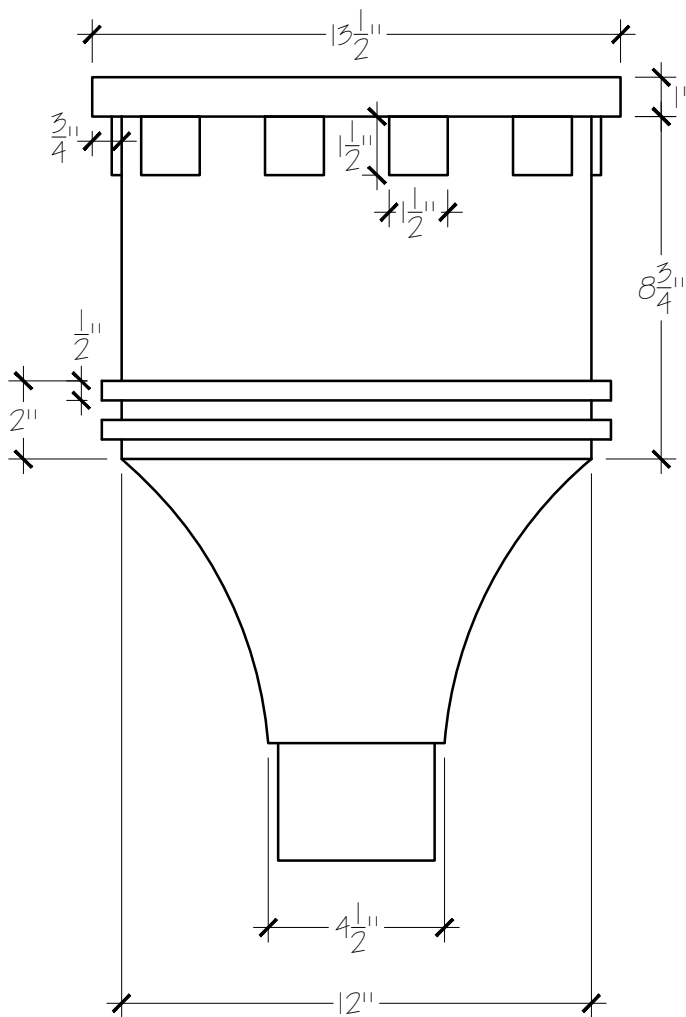

Shown with 4" outlet

SIGNATURE:

DATE:

OLD WORLD DISTRIBUTORS, INC.

Part No.: Dentil LB-1

Available Materials:

- 16 oz. Copper
- 16 oz. Gray Copper
- 24 ga. Zinc

Notes:

- Outlet Size: 2x3 3x4
- 3" Round 4" Round