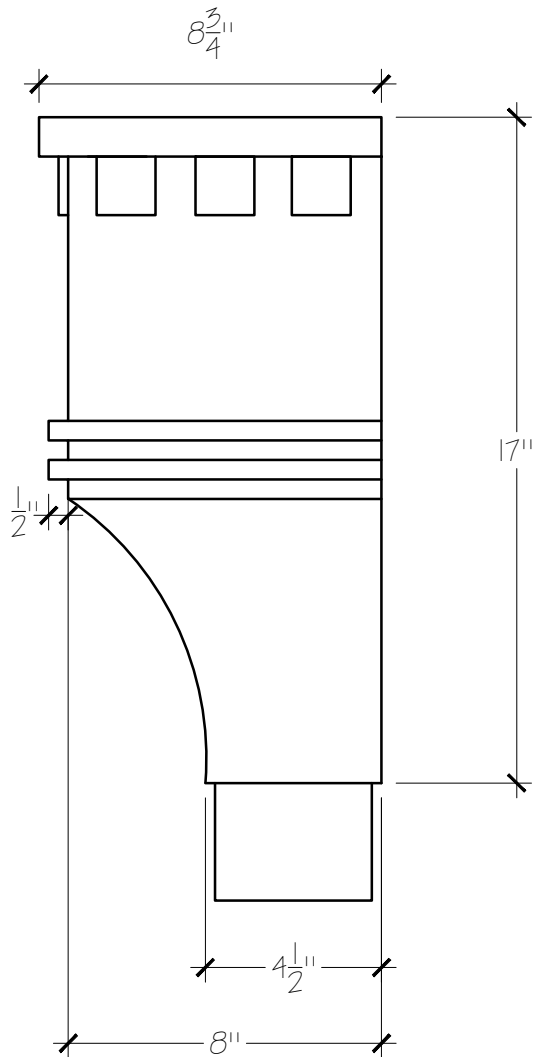

Shown with 4" outlet

SIGNATURE:

DATE:

OLD WORLD DISTRIBUTORS, INC.

Part No.: Dentil LB-1

Available Materials:

- 16 oz. Copper
- 16 oz. Gray Copper
- 24 ga. Zinc

Notes:

- Outlet Size: 2x3 3x4
- 3" Round 4" Round